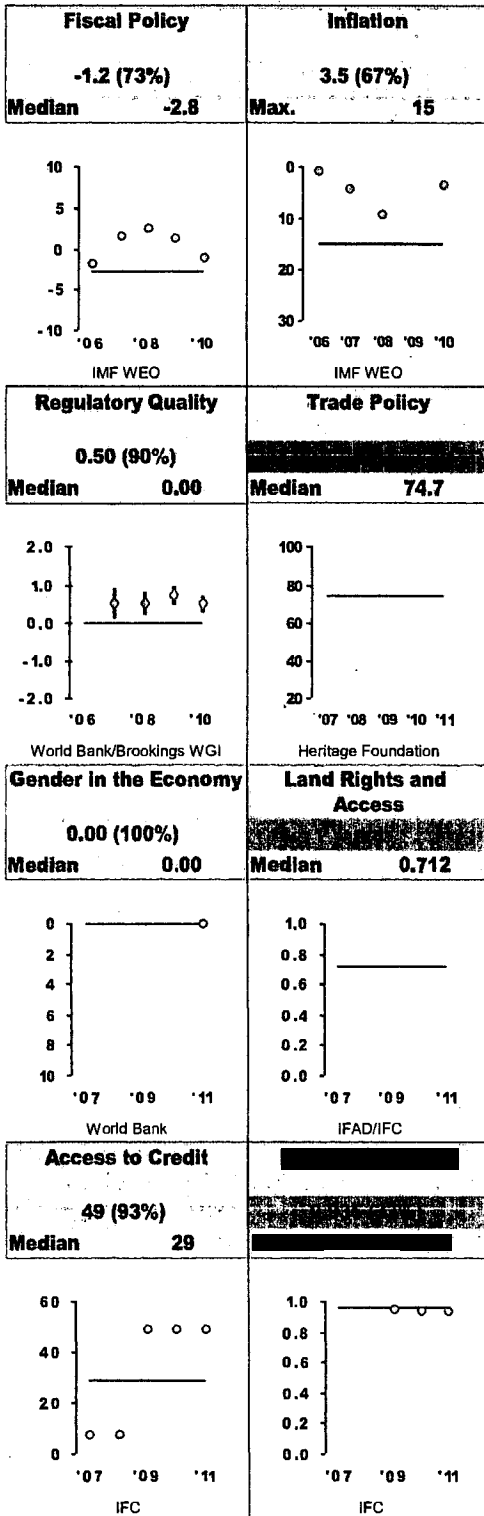

Kosovo FY12
Population: 1,826,000
GNI/Cap: \$3,300 (LMIC)

RELEASE IN FULL

Control of Corruption
Democratic Rights
Pass Half Overall

Economic Freedom

Investing In People

Ruling Justly

For more information regarding the Millennium Challenge Account Selection Process and these indicators, please consult MCC's website: www.mcc.gov/selection