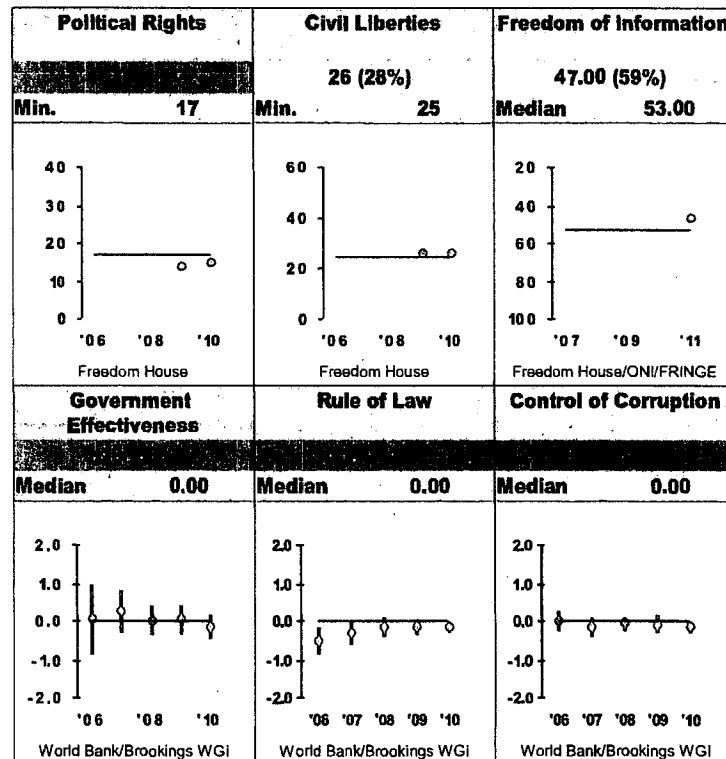

Kosovo FY12
Population: 1,826,000
GNI/Cap: \$3,300 (LMIC)

RELEASE IN FULL

Control of Corruption
Democratic Rights
Pass Half Overall

Economic Freedom

Investing In People

Ruling Justly

For more information regarding the Millennium Challenge Account Selection Process and these indicators, please consult MCC's website: www.mcc.gov/selection