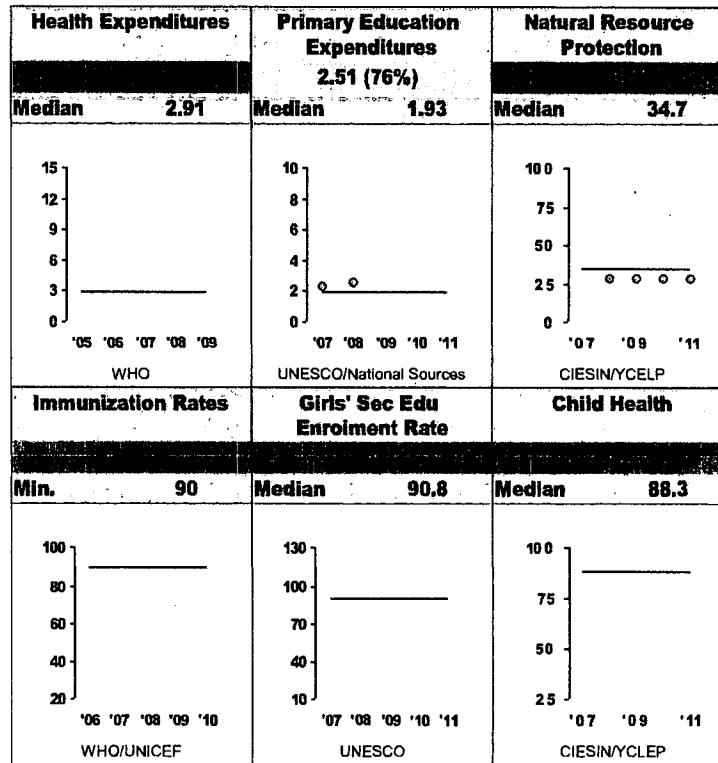

Kosovo FY12
Population: 1,826,000
GNI/Cap: \$3,300 (LMIC)

RELEASE IN FULL

Control of Corruption
Democratic Rights
Pass Half Overall

Economic Freedom

Investing In People

Ruling Justly

For more information regarding the Millennium Challenge Account Selection Process and these indicators, please consult MCC's website: www.mcc.gov/selection